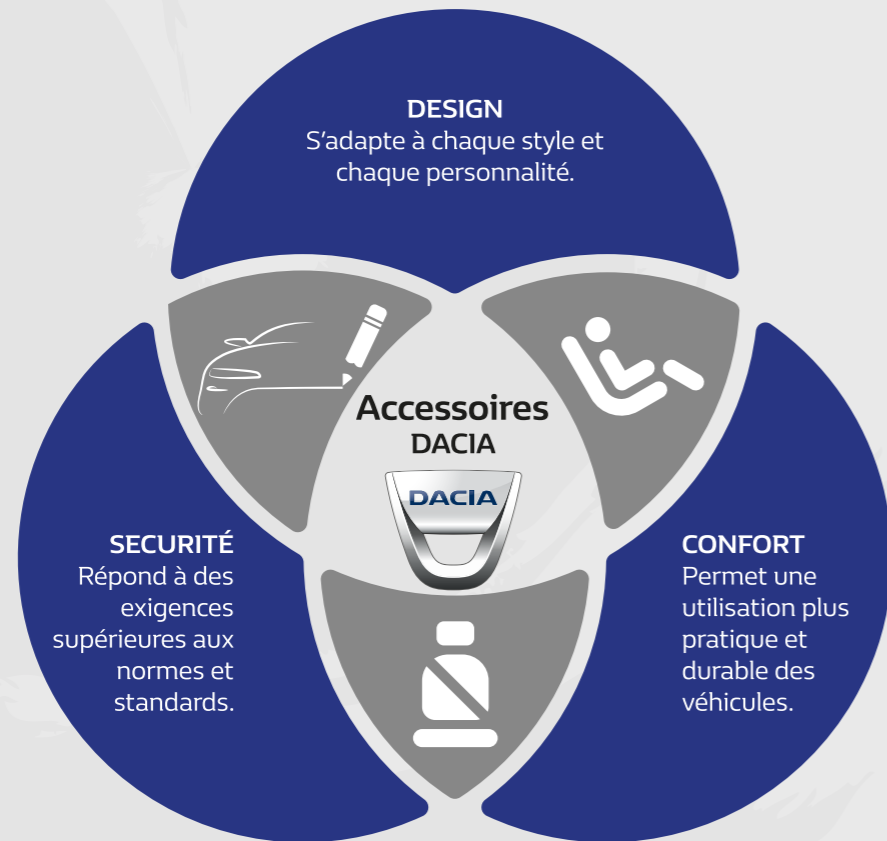

Nouvelle
Dacia Sandero Stepway
Catalogue accessoires

DACIA

DESIGN

DACIA

DESIGN EXTÉRIEUR

ENJOLIVEURS ANTIBROUILLARD

Ref: 8201289771

DESIGN