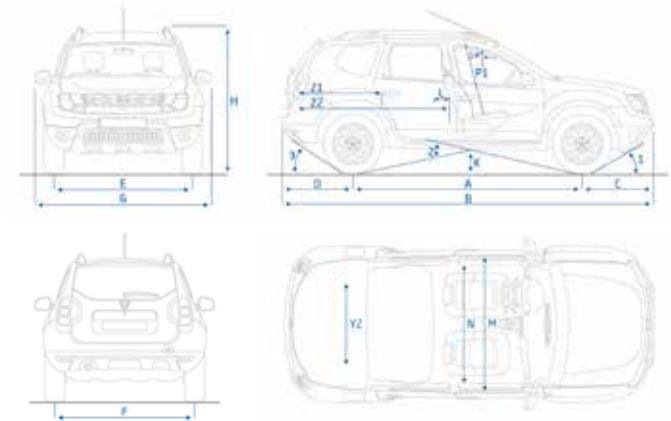

Dimensions

EXTERIOR DIMENSIONS (mm)	4x2	4x4
A - Wheelbase	2,673	
B - Overall bodywork length	4,315	
C - Front overhang	822	
D - Rear overhang	820	
E - Front track	1,560	
F - Rear track	1,567	
G - Overall width with / without door mirrors	2,000 / 1,822	
H - Unladen height / with roof bars	1,625 / 1,695	
K - Ground clearance (unladen)	205	210
M - Front elbow room	1,411	
N - Front shoulder width	1,387	
P1 - Distance between hip joint and ceiling in front seats	907	
Y2 - Interior width between wheel arches	1,002	
Z2 - Loading length	1,760	
BOOT VOLUME	4x2	4x4
Under luggage space with repair kit / spare wheel	475 / 475	443 / 408
Maximum boot space (litres)	1,636 / 1,636 1,604 / 1,570	
CLEARANCE ANGLES	4x2 and 4x4	
1 Approach angle	30°	
2 Ventral angle	23°	
3 Departure angle	36°	